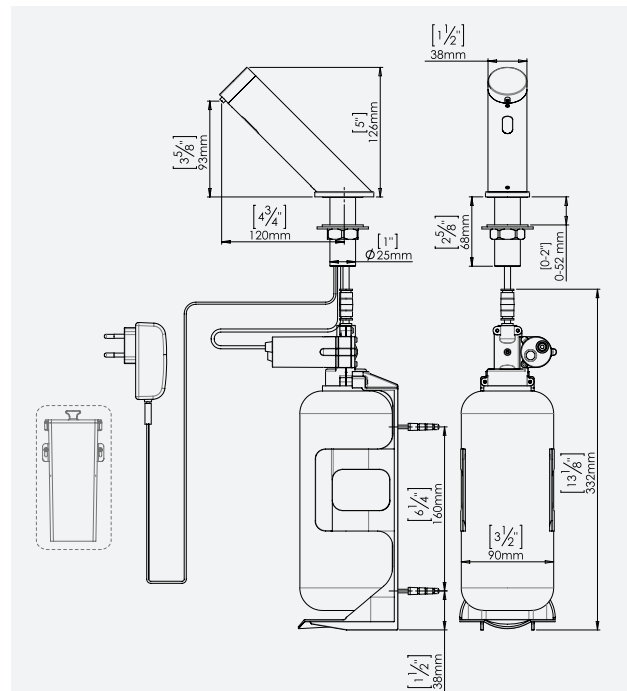

OPERATION

Touch free electronic soap dispenser. The dispenser is activated automatically when the user brings his hands within the sensor range, and stops when the user removes his hands.

APPLICATION

Closing automatically without dripping, Stern's touch free soap dispenser helps to ensure that the bathroom will stay organized and neat. Combined with Trendy touch free electronic faucet, it creates a germ free and automated environment.

PRODUCT AT A GLANCE

Installation	Deck-mounted
Power Supply	- Battery Box for 6D batteries 12V transformer
Soap	1 Liter soap bottle. This soap dispenser includes a peristaltic pump that allows the use of any kind of liquid soap, detergent or antibacterial gel
Soap Dose	Default setting: 1.2-1.6 cc Adjustable by remote control in accordance to the selected soap
Soap Viscosity	100-3800 cPs
Refill	Soap priming operated by remote control or by easy-to-use manual refill button

ORDERING INFORMATION

MODEL	CODE	POWER
GREEN SOAP DISPENSER B	225845	9V battery
GREEN SOAP DISPENSER E	225840	12V transformer
GREEN SD B 6-PACK	225846	9V battery
GREEN SD E 6-PACK	225841	12V transformer

OPTIONS

OPTION	CODE
Remote control	07100008
Matching battery-powered faucet	225951
Matching transformer-powered faucet	225941
6-pack: 6 soap dispensers and a remote control	Upon request
Multifeed system	Upon request

ADVANTAGES

LEED RATING

SOAP AND WATER

GERM FREE

CHANGE SETTINGS

EASY TO INSTALL

CLOGGING FREE

ADA DESIGNED

APPROVALS

777 Passaic Avenue
Clifton NJ, 07012
USA: sternusa@sternfaucets.com
International: info@sternfaucets.com
Toll Free: 1-800-4364410

www.sternfaucets.com