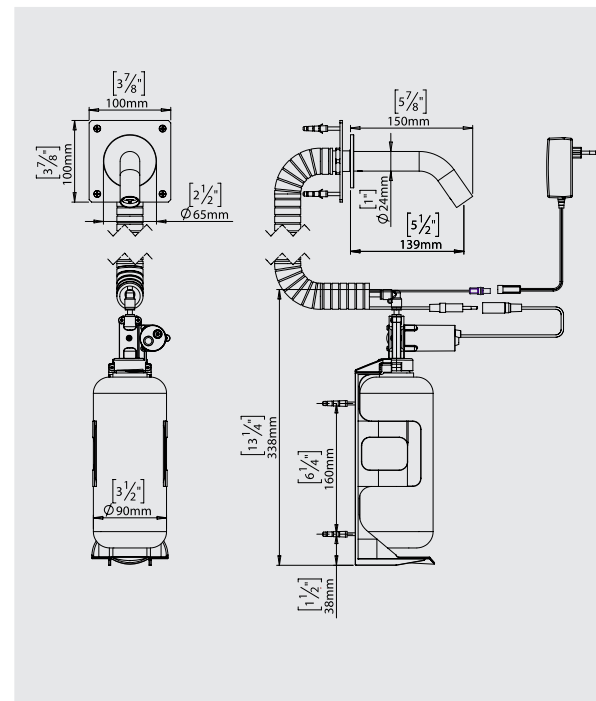

EXTREME CS SD 2030 E AISI 316 TOUCH-FREE WALL MOUNTED SOAP DISPENSER

SPECIFICATIONS

Touch free electronic soap dispenser for installation in concrete or brick walls and installations with no back access. Stainless Steel AISI316 body. Activated by concealed sensor built into the spout. Powered by 12V transformer. Includes a 1 liter soap bottle and bottle support. Optional for remote installation: extension cable and longer piping. The following functions can be performed using Stern remote control: soap quantity selection, soap tank refill, temporary off, reset to factory settings.

APPLICATION

The soap dispenser is activated automatically when the users bring their hands within the sensor range and stops when the users remove their hands.

PRODUCT AT A GLANCE

Installation	Wall Mounted. For installations in brick walls.
Power Supply	12V transformer
Soap	1 Liter soap bottle. This soap dispenser includes a peristaltic pump that allows the use of any kind of liquid soap, detergent or antibacterial gel.
Soap Dose	Factory setting for 0.7 to 0.9 cc depending on the selected soap. The soap quantity can be changed using the soap dispenser's remote control.
Refill	Easy to use refill button in order the soap will start to come out of the soap dispenser spout. This function can also be performed with the remote control.

ORDERING INFORMATION

MODEL	CODE
Extreme CS SD 2030 E AISI 316	237892-316

OPTIONS

OPTION	CODE
Remote control	07100008
Matching battery-powered faucet	237802
Matching transformer-powered faucet	237803
6-pack: 6 soap dispensers and a remote control	Upon request
Multifeed system	Upon request