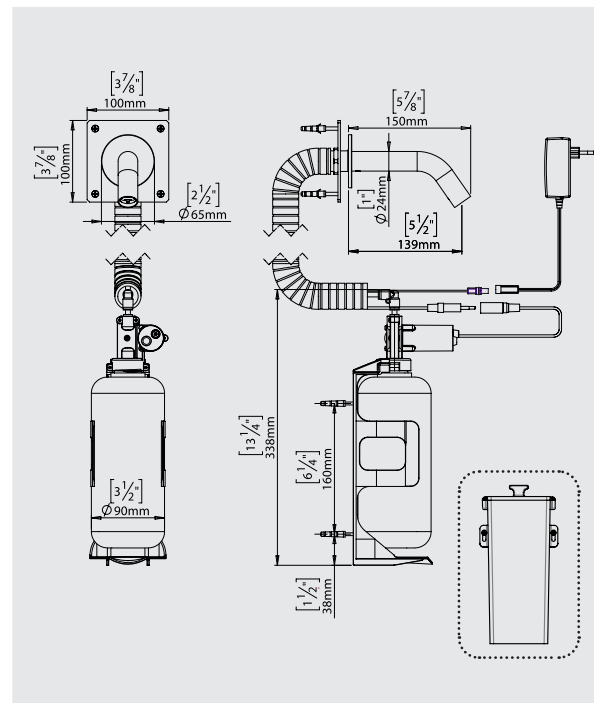

EXTREME CS SD 2030

TOUCH-FREE WALL MOUNTED SOAP DISPENSER

SPECIFICATIONS

Touch free electronic soap dispenser for installations in concrete or brick walls and installations with no back access. Chrome plated body. Activated by concealed sensor built into the spout. Powered by 12V transformer or Battery box for 6xD batteries (batteries not included). Includes a 1 liter soap bottle and bottle support. Optional for remote installation: extension cable and longer piping.

APPLICATION

The soap dispenser is activated automatically when the users bring their hands within the sensor range and stops when the users remove their hands.

PRODUCT AT A GLANCE

Installation	Wall Mounted. For installations in brick walls.
Power Supply	12V transformer or Battery box for 6xD batteries (batteries not included)
Soap	1 Liter soap bottle. This soap dispenser includes a peristaltic pump that allows the use of any kind of liquid soap, detergent or antibacterial gel.
Soap Dose	Factory setting for 0.7 to 0.9 cc depending on the selected soap. The soap quantity can be changed using the soap dispenser's remote control.
Refill	Easy to use refill button in order the soap will start to come out of the soap dispenser spout. This function can also be performed with the remote control.

ORDERING INFORMATION

MODEL	CODE
EXTREME CS SD 2030 B	237896
Extreme CS SD 2030 E	237892

OPTIONS

OPTION	CODE
Remote control	07100008
Matching battery-powered faucet	237802
Matching transformer-powered faucet	237803
6-pack: 6 soap dispensers and a remote control	Upon request
Multifeed system	Upon request