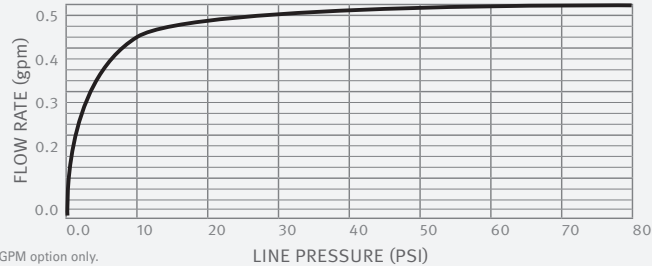

OPERATION

Touch-free electronic faucet automatically activated when users place their hands in the sensor range and stops when the users remove their hands. The Csaba Petite Duo helps ensure hygiene and cleanliness in commercial restrooms with less space.

APPLICATION

Combining an elegant design with vandal-resistant features. Easy installation. Long lasting even in the harshest installation sites. Helps washrooms stay clean and saves water and soap. Prevents cross contamination. Ideal for applications where smaller units are required such as public transport restrooms.

PRODUCT AT A GLANCE

Installation	Deck mounted
Power Supply	IP67 Dual power input box connected with power splitter to 12V transformer
Operating pressure	0.5 - 8.0 bar (7 - 116 PSI). With a pressure over 8 bar, use a pressure reducing valve.
Water supply	Cold or premixed water
Water Saving options	0.5 GPM / 1.89 LPM - PCA spray 1.0 GPM / 4 LPM - PCA spray
Water temperature	70°C Maximum
Security Time	Auto shutoff after 90 seconds. adjustable by remote control

FLOW RATE vs PRESSURE

ORDERING INFORMATION

MODEL	CODE	POWER
CSABA PETITE B	233040	IP67 Dual power input box with a 9V battery (battery not included)
CSABA PETITE E	233042	IP67 Dual power input box with a 9V transformer

OPTIONS

OPTION	CODE
Remote Control	07100005