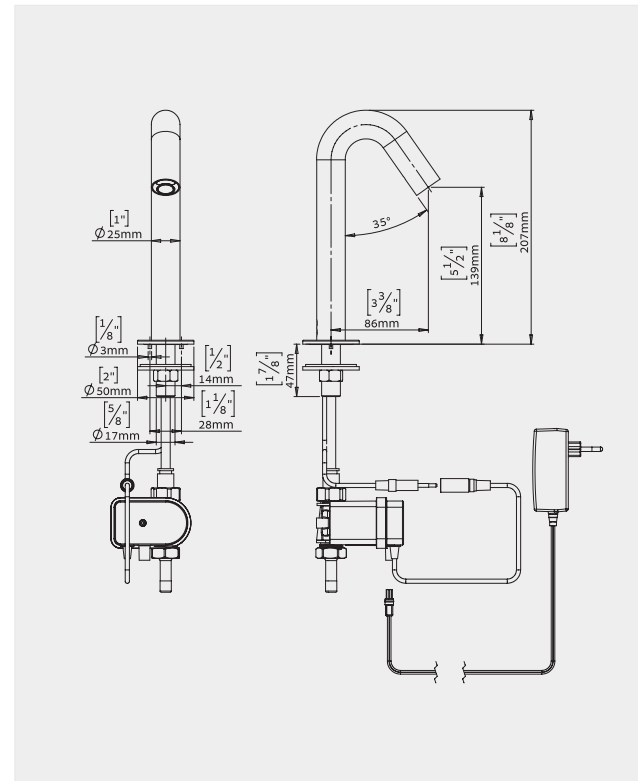

ADVANTAGES

LEED RATING

SOAP AND WATER

GERM FREE

ADJUSTABLE SETTINGS

LEAD FREE

EASY TO INSTALL

777 Passaic Avenue
Clifton NJ, 07012
USA: sternusa@sternfaucets.com
International: info@sternfaucets.com
Toll Free: 1-800-4364410
www.sternfaucets.com