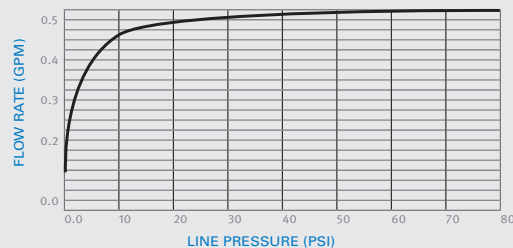

## OPERATION

Touch-free electronic faucet. The faucet is automatically activated when users place their hands in the sensor range and stops when the users remove their hands.

FLOW RATE vs PRESSURE

This graph applies to 0.5 GPM option only.