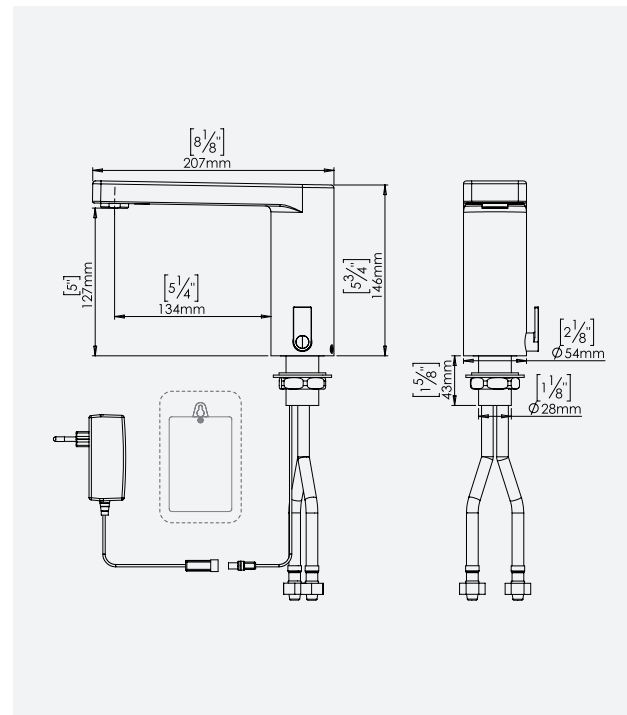

ADVANTAGES

OPTIONAL HYGIENE FLUSH

ROBUST BRASS BODY

ADJUSTABLE SETTINGS

EASY TO INSTALL

777 Passaic Avenue
Clifton NJ, 07012
USA: sternusa@sternfaucets.com
International: info@sternfaucets.com
Toll Free: 1-800-4364410

www.sternfaucets.com