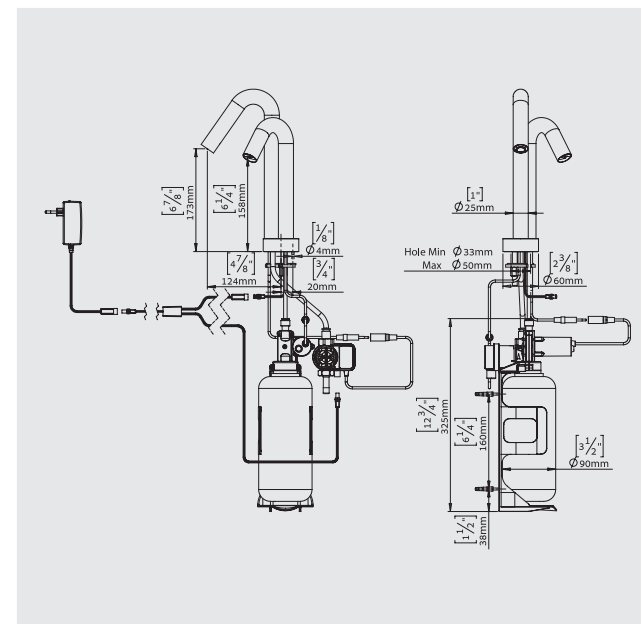

OPERATION & APPLICATION

The Csaba 2-in-1 unit is suitable for commercial restrooms where there is only one deck opening at the basin. The touch free faucet and soap dispenser unit is automatically activated when users place their hands in the relevant sensor range and stops when the users remove their hands. Easy installation and great for retrofit where drilling a new basin opening is not an option. Long lasting even in the harshest installation sites. Helps washrooms stay clean and saves water and soap. Prevents cross contamination. Combining an elegant design with vandal-resistant features. Ideal for offices, hotels and restaurants and all commercial restroom environments.

PRODUCT AT A GLANCE

Power Supply	12V transformer (battery operated version available upon request.)
Operating pressure	0.5 - 8.0 bar (7 - 116 PSI). With a pressure over 8 bar, use a pressure reducing valve.
Water supply	Cold or premixed water
Water Saving options	0.5 GPM / 1.89 LPM - PCA spray 1.0 GPM / 4 LPM - PCA spray
Water temperature	70°C Maximum
Security Time	Auto shutoff after 90 seconds. adjustable by remote control
Soap Dose	Factory setting for 0.7 to 0.9 cc depending on the selected soap. The soap quantity can be changed using the soap dispensers remote control.

ORDERING INFORMATION

MODEL	POWER	CODE
CSABA 2-IN-1	Transformer	233013
	Battery	Upon request

OPTIONS

OPTION	CODE
Soap and Water Remote Control	07100014

ADVANTAGES

LEED RATING

SOAP AND WATER

GERM FREE

ADJUSTABLE SETTINGS

LEAD FREE

EASY TO INSTALL

777 Passaic Avenue
Clifton NJ, 07012
USA: sternusa@sternfaucets.com
International: info@sternfaucets.com
Toll Free: 1-800-4364410
www.sternfaucets.com