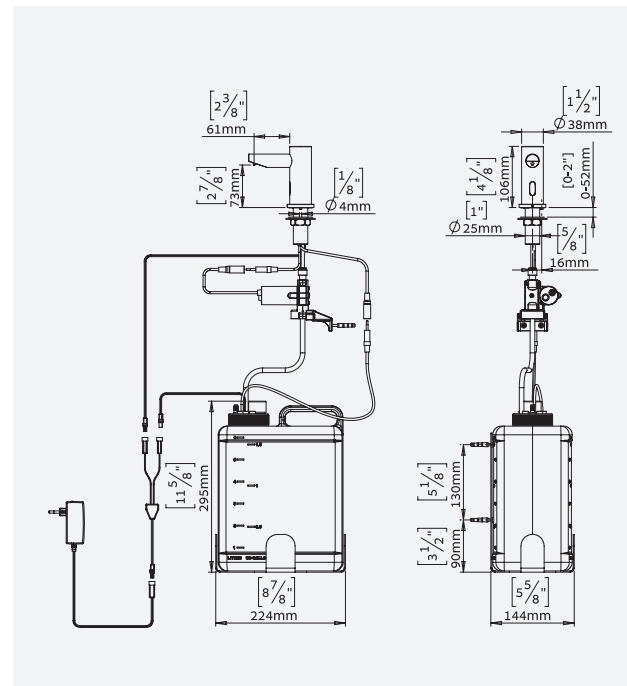

APPLICATION

Touch-free electronic soap dispenser with dripless automatic shutoff, this soap dispenser helps washroom organization and cleanliness. The soap level indicator is the ideal solution to reduce maintenance costs in heavy usage areas with no need to open the cabinet to check soap level. Combined with the touch-free electronic faucet, it creates a germ-free automated environment. Ideal for stadiums, train and bus stations and highway rest stops.

PRODUCT AT A GLANCE

Installation	Deck-mounted
Power Supply	12V transformer
Soap	6 Liter soap tank. Peristaltic pump enables the use of any kind of liquid soap, detergent or antibacterial gel
Soap Dose	Default setting: 1.2-1.6 cc Adjustable by remote control in accordance to the selected soap
Soap Viscosity	100-3800 cPs
Refill	Soap priming operated by remote control or by easy-to-use manual refill button

ORDERING INFORMATION

MODEL	CODE	POWER
Trendy Soap Dispenser with soap level indicator	239906	12V transformer

OPTIONS

OPTION	CODE
Remote control	07100008
Matching battery-powered faucet	236300
Matching transformer-powered faucet	236400