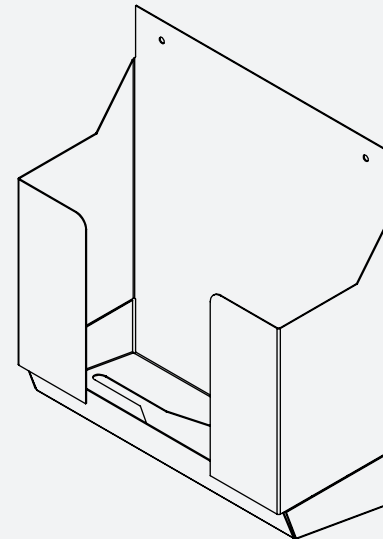

BTM PAPER TOWEL HOLDER

DESCRIPTION

Paper towel holder. Stainless steel body. For integration behind the mirror as part of the SWA electronic wall mounted system. Easy installation. Space saving and functional solution that accommodates standard paper towels from your favorite brands (paper towels not included).

PRODUCT AT A GLANCE

PAPER	Material	Stainless Steel
	Dimensions	260mm x 300mm x 116mm

ORDERING INFORMATION

MODEL	CODE	ADDITIONAL FEATURES
PAPER TOWEL HOLDER	03300018	Stainless Stainless paper towel holder