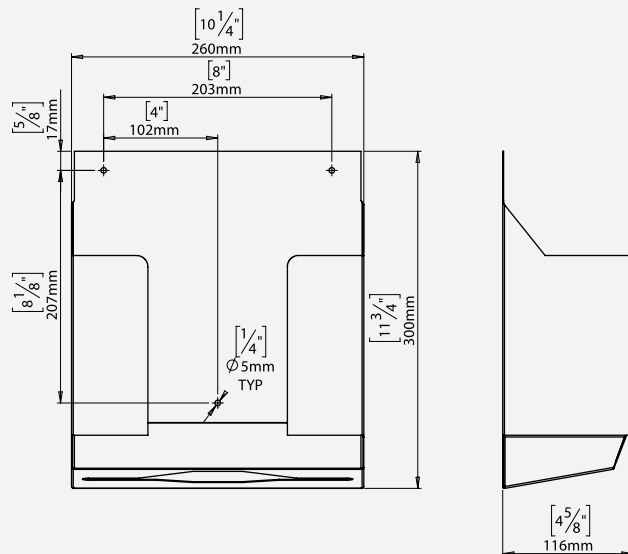

BTM PAPER TOWEL HOLDER

DESCRIPTION

Paper towel holder. Stainless steel body. For integration behind the mirror as part of the SWA electronic wall mounted system. Easy installation. Space saving and functional solution that accommodates standard paper towels from your favorite brands (paper towels not included).

PRODUCT AT A GLANCE

PAPER	Material	Stainless Steel
	Dimensions	260mm x 300mm x 116mm

ORDERING INFORMATION

MODEL	CODE	ADDITIONAL FEATURES
PAPER TOWEL HOLDER	03300018	Stainless Stainless paper towel holder