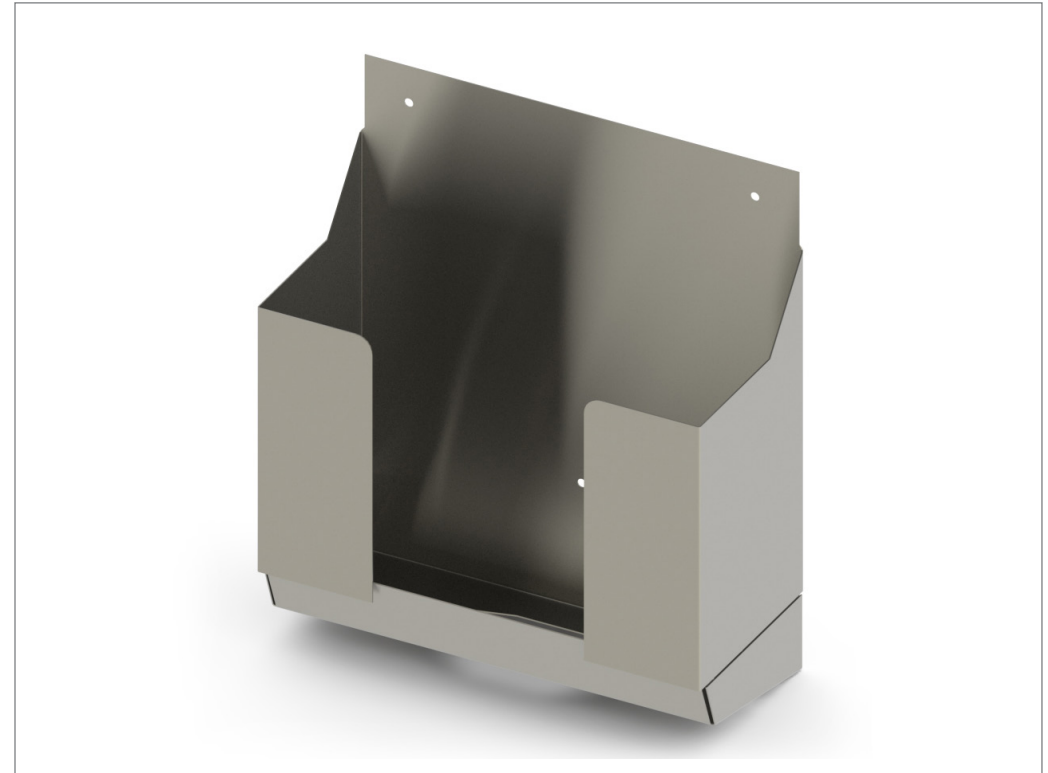

BTM PAPER TOWEL HOLDER

DESCRIPTION

Paper towel holder. Stainless steel body. For integration behind the mirror as part of the SWA electronic wall mounted system. Easy installation. Space saving and functional solution that accommodates standard paper towels from your favorite brands (paper towels not included).

PRODUCT AT A GLANCE

PAPER	Material	Stainless Steel
	Dimensions	260mm x 300mm x 116mm

ORDERING INFORMATION

MODEL	CODE	ADDITIONAL FEATURES
PAPER TOWEL HOLDER	03300018	Stainless Stainless paper towel holder