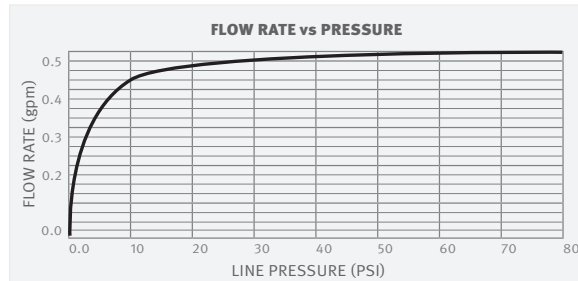

OPERATION

Touch-free electronic faucet. The faucet is automatically activated when users place their hands in the sensor range and stops when the users remove their hands.

PRODUCT AT A GLANCE

Installation	Duct Concealed
Power Supply Options	<ul style="list-style-type: none"> • IP67 Dual power input box with a 9V battery • 9V Transformer
Operating pressure	0.5 - 8.0 BAR (7 - 116 PSI). With a pressure over 8 bar, use a pressure reducing valve.
Water supply	Cold or premixed water
Water Saving options	0.5 GPM / 1.89 LPM - PCA SPRAY 1.0 GPM / 4 LPM - PCA SPRAY
Water temperature	70°C Maximum
Security Time	Auto shutoff after 90 seconds. adjustable by remote control