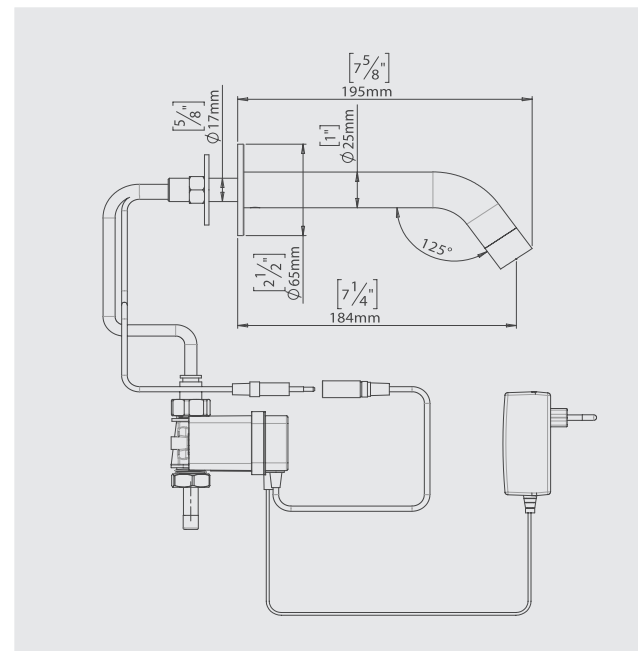

EXTREME CS TOUCH-FREE WALL MOUNTED FAUCET

SPECIFICATIONS

Touch-free wall-mounted electronic faucet. For cold or premixed water. Chrome plated body, other finishes available. Activated by concealed sensor built into the spout. Filter included. Sensor includes a low battery indicator. Adjustable settings by remote control: sensor range, security time, delay in, delay out, on-off and reset to factory settings.

OPERATION

Touch-free electronic faucet. The faucet is automatically activated when users place their hands in the sensor range and stops when the users remove their hands.

PRODUCT AT A GLANCE

Installation	Duct Concealed
Power Supply Options	<ul style="list-style-type: none"> • IP67 Dual power input box with a 9V battery • 9V Transformer
Operating pressure	0.5 - 8.0 BAR (7 - 116 PSI). With a pressure over 8 bar, use a pressure reducing valve.
Water supply	Cold or premixed water
Water Saving options	0.5 GPM / 1.89 LPM - PCA SPRAY 1.0 GPM / 4 LPM - PCA SPRAY
Water temperature	70°C Maximum
Security Time	Auto shutoff after 90 seconds. adjustable by remote control

This graph applies to 0.5 GPM option only.

OPTIONS

OPTION	CODE
Remote Control	07100005
Matching battery-powered soap dispenser	237891
Matching transformer-powered soap dispenser combination	237890

ORDERING INFORMATION

MODEL	CODE	POWER
Extreme CS E	237800	IP67 Dual power input box with a 9V battery
Extreme CS B	237801	9V battery

ADVANTAGES

LEED RATING

SOAP AND WATER

GERM FREE

ADJUSTABLE SETTINGS

LEAD FREE

EASY TO INSTALL