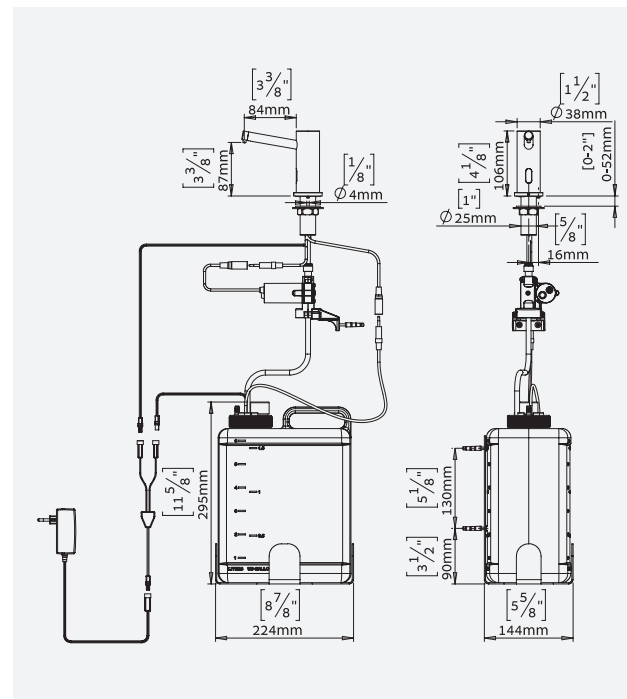

ELITE SOAP DISPENSER WITH SOAP LEVEL INDICATOR

TOUCH-FREE ELECTRONIC SOAP DISPENSER

SPECIFICATIONS

Touch-free electronic soap dispenser for deck mounted installations with soap level indicator incorporated in the dispenser. Activated by infrared sensor. For use with any non-proprietary soap at the recommended viscosity. Chrome plated body, other finishes available. Includes a 6 liter soap tank suitable for high traffic areas. With a designated peristaltic pump that prevents clogging and back flow. Adjustable settings by remote control: soap quantity, soap tank refill, temporary off and reset to factory settings.

APPLICATION

Touch-free electronic soap dispenser with dripless automatic shutoff, this soap dispenser helps washroom organization and cleanliness. The soap level indicator is the ideal solution to reduce maintenance costs in heavy usage areas with no need to open the cabinet to check soap level. Combined with the touch-free electronic faucet, it creates a germ-free automated environment. Ideal for stadiums, train and bus stations and highway rest stops.

PRODUCT AT A GLANCE

Installation	Deck-mounted
Power Supply	12V transformer
Soap	6 Liter soap tank. Peristaltic pump enables the use of any kind of liquid soap, detergent or antibacterial gel
Soap Dose	Default setting: 1.2-1.6 cc Adjustable by remote control in accordance to the selected soap
Soap Viscosity	100-3800 cPs
Refill	Soap priming operated by remote control or by easy-to-use manual refill button

ORDERING INFORMATION

MODEL	CODE	POWER
Elite Soap Dispenser with soap level indicator	236131	12V transformer

OPTIONS

OPTION	CODE
Remote control	07100008
Matching battery-powered faucet	236300
Matching transformer-powered faucet	236400