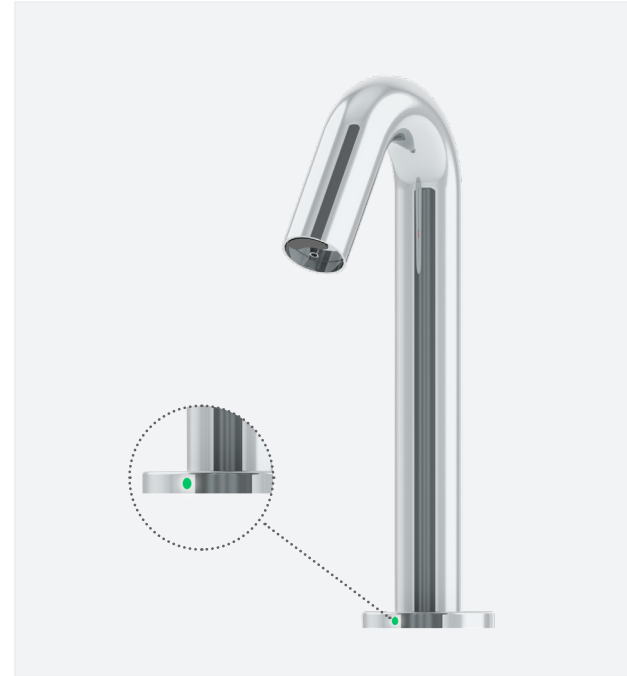

(adjustable by remote control). If the users remove the hand before the full amount is dispensed, the soap dispenser immediately stops the soap flow. The soap level indicator shows green when soap tank is full, yellow when soap level is low and red when a refill is needed.

APPLICATION

Touch-free electronic soap dispenser with dripless automatic shutoff, this soap dispenser helps washroom organization and cleanliness. The soap level indicator is the ideal solution to reduce maintenance costs in heavy usage areas with no need to open the cabinet to check soap level. Combined with the touch-free electronic faucet, it creates a germ-free automated environment. Ideal for stadiums, train and bus stations and highway rest stops.

PRODUCT AT A GLANCE

Installation	Deck-mounted
Power Supply	12V transformer
Soap	6 Liter soap tank. Peristaltic pump enables the use of any kind of liquid soap, detergent or antibacterial gel
Soap Dose	Default setting: 1.2-1.6 cc Adjustable by remote control in accordance to the selected soap
Soap Viscosity	100-3800 cPs
Refill	Soap priming operated by remote control or by easy-to-use manual refill button

ORDERING INFORMATION

MODEL	CODE	POWER
Csaba Soap Dispenser with soap level indicator	233105	12V transformer

OPTIONS

OPTION	CODE
Remote control	07100008
Matching battery-powered faucet	233000
Matching transformer-powered faucet	233010

ADVANTAGES

LEED RATING

SOAP AND WATER

GERM FREE

CHANGE SETTINGS

EASY TO INSTALL

CLOGGING FREE

ADA DESIGNED

APPROVALS

777 Passaic Avenue
Clifton NJ, 07012
USA: sternusa@sternfaucets.com
International: info@sternfaucets.com
Toll Free: 1-800-4364410

www.sternfaucets.com