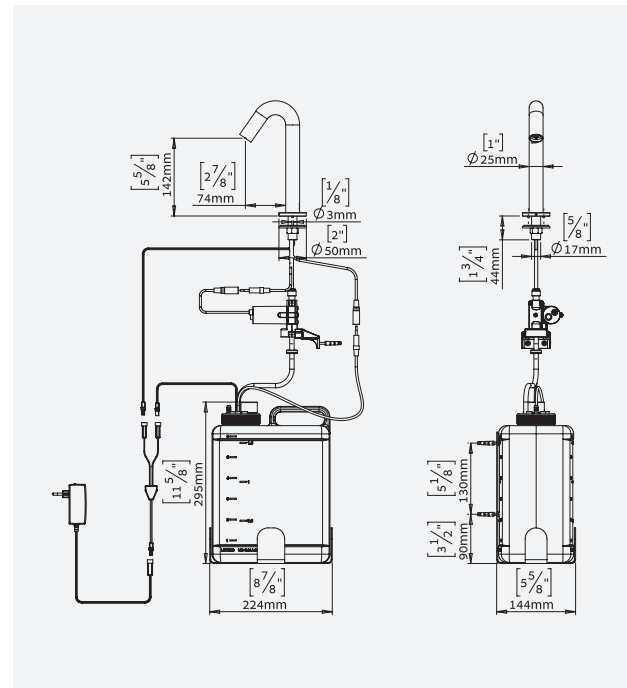

CSABA SOAP DISPENSER WITH SOAP LEVEL INDICATOR

TOUCH-FREE ELECTRONIC SOAP DISPENSER

SPECIFICATIONS

Touch-free electronic soap dispenser for deck mounted installations with soap level indicator incorporated in the dispenser. Activated by infrared sensor. For use with any non-proprietary soap at the recommended viscosity. Chrome plated body, other finishes available. Includes a 6 liter soap tank suitable for high traffic areas. With a designated peristaltic pump that prevents clogging and back flow. Adjustable settings by remote control: soap quantity, soap tank refill, temporary off and reset to factory settings.

APPLICATION

Touch-free electronic soap dispenser with dripless automatic shutoff, this soap dispenser helps washroom organization and cleanliness. The soap level indicator is the ideal solution to reduce maintenance costs in heavy usage areas with no need to open the cabinet to check soap level. Combined with the touch-free electronic faucet, it creates a germ-free automated environment. Ideal for stadiums, train and bus stations and highway rest stops.

PRODUCT AT A GLANCE

Installation	Deck-mounted
Power Supply	12V transformer
Soap	6 Liter soap tank. Peristaltic pump enables the use of any kind of liquid soap, detergent or antibacterial gel
Soap Dose	Default setting: 1.2-1.6 cc Adjustable by remote control in accordance to the selected soap
Soap Viscosity	100-3800 cPs
Refill	Soap priming operated by remote control or by easy-to-use manual refill button

ORDERING INFORMATION

MODEL	CODE	POWER
Csaba Soap Dispenser with soap level indicator	233105	12V transformer

OPTIONS

OPTION	CODE
Remote control	07100008
Matching battery-powered faucet	233000
Matching transformer-powered faucet	233010