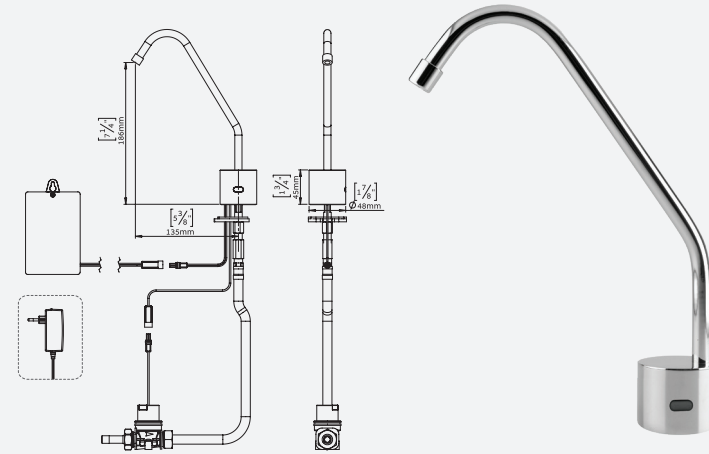

SPECIFICATIONS

Touch free electronic glass or bottle filler faucet. Activated by IR sensor. For cold or premixed water. Available with Battery Box for 6 x 1.5V AA batteries or a 9V transformer. Filter included. Long reach rotational spout on specific models. Lead free waterways. Retrofit installation compatibility.

OPERATION

When users place a hand in front of the sensor and positions a glass or bottle under the spout with the other hand, the touch free glass filler faucet will automatically activate. The flow will stop as soon as the user removes their hand from the sensor range.

APPLICATION

Deck mounted touch free glass or bottle-filler is ideal for drinking fountains, coolers and water stations. Cool touch free glass filler has been designed by Stern for bars, restaurants and other commercial kitchens. Enables you to quickly and conveniently fill glasses or bottles with water and configure your own water filling stations.

PRODUCT AT A GLANCE

Installation	Deck-mounted
Power Supply	- Battery Box for 6 X 1.5V AA batteries 9V transformer
Operating pressure	0.5-8.0 bar / 7.0-116.0 PSI
Water temperature	70°C Maximum

ORDERING INFORMATION

MODEL	CODE	POWER
COOL TFB	280150	Battery Box for 6 X 1.5V AA batteries
COOL TFE	280140	9V transformer
COOL TFGB	280160	Battery Box for 6 X 1.5V AA batteries
COOL TFGE	280170	9V transformer

OPTIONS

OPTIONAL ACCESSORIES	CODE
Remote control	07100005

COOL TF