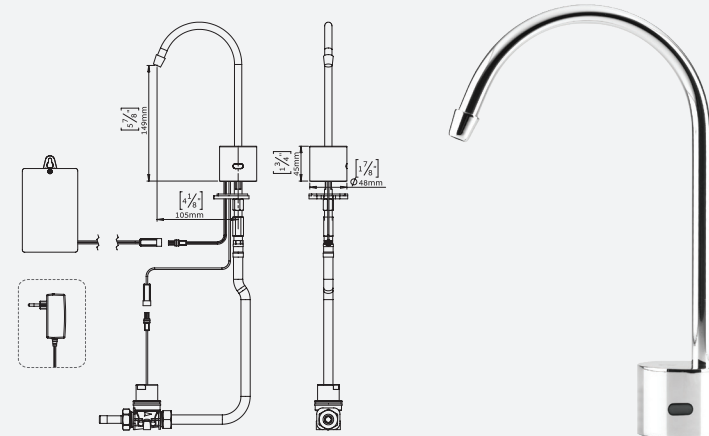

PRODUCT AT A GLANCE

Installation	Deck-mounted
Power Supply	<ul style="list-style-type: none"> Battery Box for 6 X 1.5V AA batteries 9V transformer
Operating pressure	0.5-8.0 bar / 7.0-116.0 PSI
Water temperature	70°C Maximum

ORDERING INFORMATION

MODEL	CODE	POWER
COOL TFB	280150	Battery Box for 6 X 1.5V AA batteries
COOL TFE	280140	9V transformer
COOL TFGB	280160	Battery Box for 6 X 1.5V AA batteries
COOL TFGE	280170	9V transformer

OPTIONS

OPTIONAL ACCESSORIES	CODE
Remote control	07100005

COOL TF

COOL TFG

stern
STERN ENGINEERING LTD.

ADVANTAGES

OPTIONAL HYGIENE FLUSH

ROBUST BRASS BODY