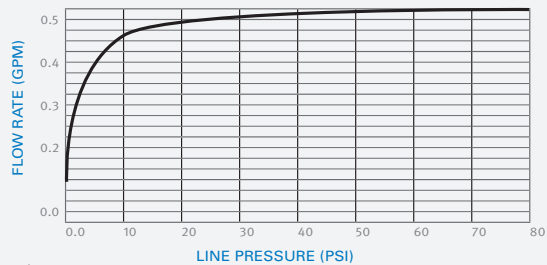

OPERATION

Touch-free electronic faucet. The faucet is automatically activated when users place their hands in the sensor range and stops when the users remove their hands.

APPLICATION

Deck-mounted faucet. Combining an elegant design with vandal-resistant features. Easy installation. Long lasting even in the harshest installation sites. Helps washrooms stay clean and saves water. Prevents cross contamination. Ideal for offices, hotels and restaurants.

PRODUCT AT A GLANCE

Installation	Deck mounted
Power Supply	9V transformer or 9V battery
Operating pressure	0.5-8.0 bar / 7.0-116.0 PSI For greater water pressure please use a pressure reducing valve
Water supply	Hot and cold water
Water Saving Options	4 LPM / 1 GPM - HONEYCOMB TT, 1.89 LPM / 0.5 GPM ; PCA SPRAY
Water temperature	70°C Maximum
Security Time	Auto shutoff after 90 seconds. adjustable by remote control

FLOW RATE vs PRESSURE

This graph applies to 0.5 GPM option only.

ORDERING INFORMATION

MODEL	CODE	POWER
EXTREME 1000 LFB AISI316	237103	9V transformer
EXTREME 1000 LFE AISI316	237004	9V battery

OPTIONS

OPTION	CODE
Remote control	07100005