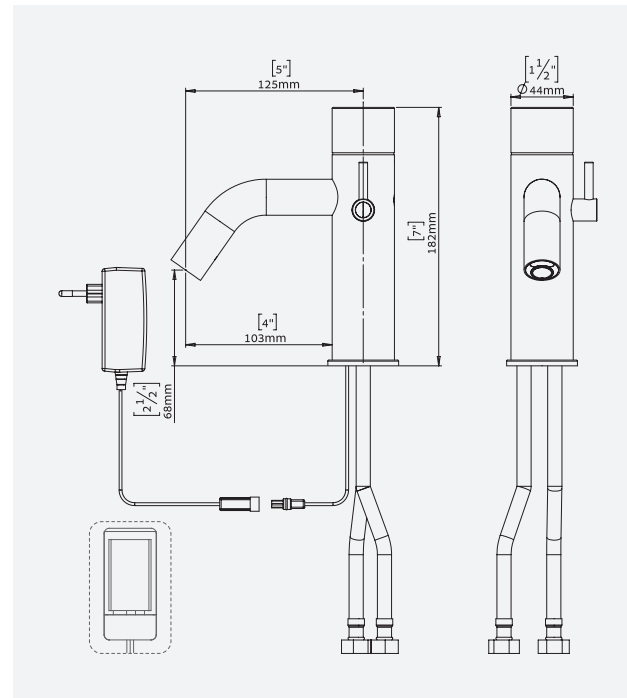

PRODUCT AT A GLANCE

Installation	Deck mounted
Power Supply	9V transformer or 9V battery
Operating pressure	0.5-8.0 bar / 7.0-116.0 PSI For greater water pressure please use a pressure reducing valve
Water supply	Hot and cold water
Water Saving Options	4 LPM / 1 GPM - HONEYCOMB TT, 1.89 LPM / 0.5 GPM ; PCA SPRAY
Water temperature	70°C Maximum
Security Time	Auto shutoff after 90 seconds. adjustable by remote control

FLOW RATE vs PRESSURE

This graph applies to 0.5 GPM option only.

ORDERING INFORMATION

MODEL	CODE	POWER
EXTREME 1000 LFB AISI316	237103	9V transformer
EXTREME 1000 LFE AISI316	237004	9V battery

OPTIONS

OPTION	CODE
Remote control	07100005

ADVANTAGES

LEED RATING

OPTIONAL HYGIENE FLUSH

ROBUST BRASS BODY

ADJUSTABLE SETTINGS

EASY TO INSTALL

777 Passaic Avenue
Clifton NJ, 07012
USA: sternusa@sternfaucets.com
International: info@sternfaucets.com
Toll Free: 1-800-4364410
www.sternfaucets.com