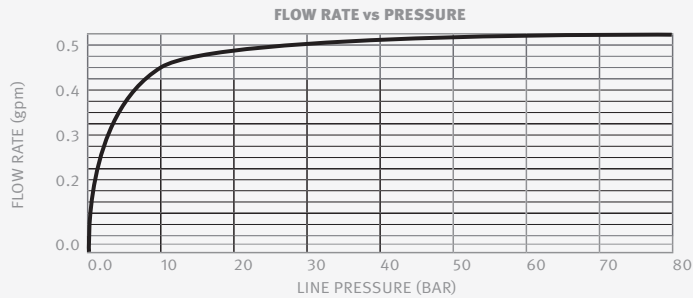

TRENDY L TOUCH-FREE ELECTRONIC FAUCET

SPECIFICATIONS

Touch free electronic faucet for deck mounted installations. Longer spout. Cold or premixed water. Activated by Infrared sensor. Chrome plated body, other finishes available. Includes a low battery indicator. The Trendy line has an Infrared sensor and a solenoid valve inside the product's body for added vandal resistance. 24 hour mandatory hygiene flush can be provided upon request. Adjustable setting by remote control: sensor range, security time, delay in, delay out, on-off and reset to factory settings.

OPERATION

Touch-free electronic faucet. The faucet is automatically activated when the users place their hands in the sensor range and stops when the users remove their hands.

APPLICATION

Deck-mounted faucet combining an elegant design with anti-vandal features. Helps washrooms cleanliness, saves water and prevents cross contamination. Ideal for shopping malls, hotels, sport facilities, entertainment centers.

PRODUCT AT A GLANCE

Installation	Deck-mounted
Power Supply	• 9V battery • 9V transformer
Operating pressure	0.5-8.0 bar / 7.0-116.0 PSI
Water supply	Cold or premixed water
Water flow	6 LPM / 1.58 GPM - SSR PCA stream
Water Saving Options	4 LPM / 1 GPM ; 3 LPM / 0.8 GPM 1.89 LPM / 0.5 GPM ; 1.3 LPM 0.35 GPM - PCA spray
Water temperature	70°C Maximum
Security time	Auto shutoff after 90 seconds. adjustable by remote control

ORDERING INFORMATION

PRODUCT NAME	CODE
TRENDY LB	239400
TRENDY LE	239500

OPTIONS

OPTION	CODE
Remote control	07100005
Matching battery-powered soap dispenser	239910
Matching transformer-powered soap dispenser	239900
Lead free - Trendy LB AB1953 (battery)	239401
Lead free - Trendy LE AB1953 (transformer)	239501