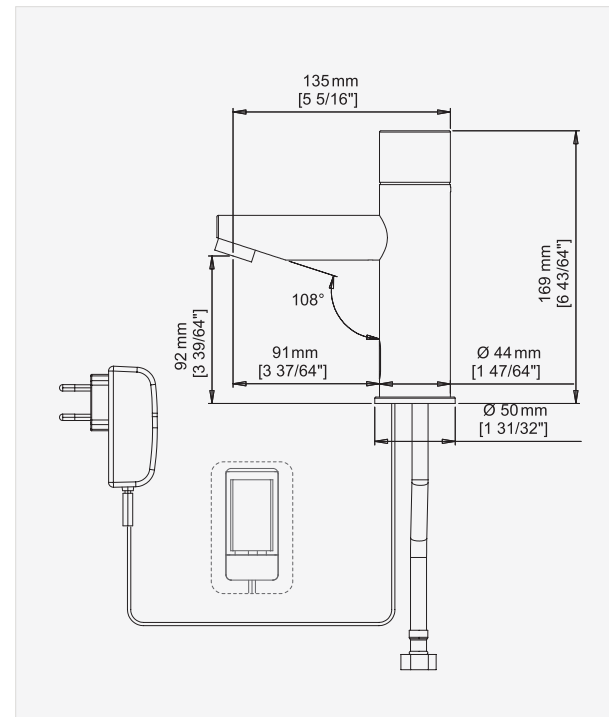

ADVANTAGES

OPTIONAL HYGIENE FLUSH

ROBUST BRASS BODY

ADJUSTABLE SETTINGS

EASY TO INSTALL

APPROVALS

ADA DESIGNED

777 Passaic Avenue
Clifton NJ, 07012
USA: sternusa@sternfaucets.com
International: info@sternfaucets.com
Toll Free: 1-800-4364410
www.sternfaucets.com