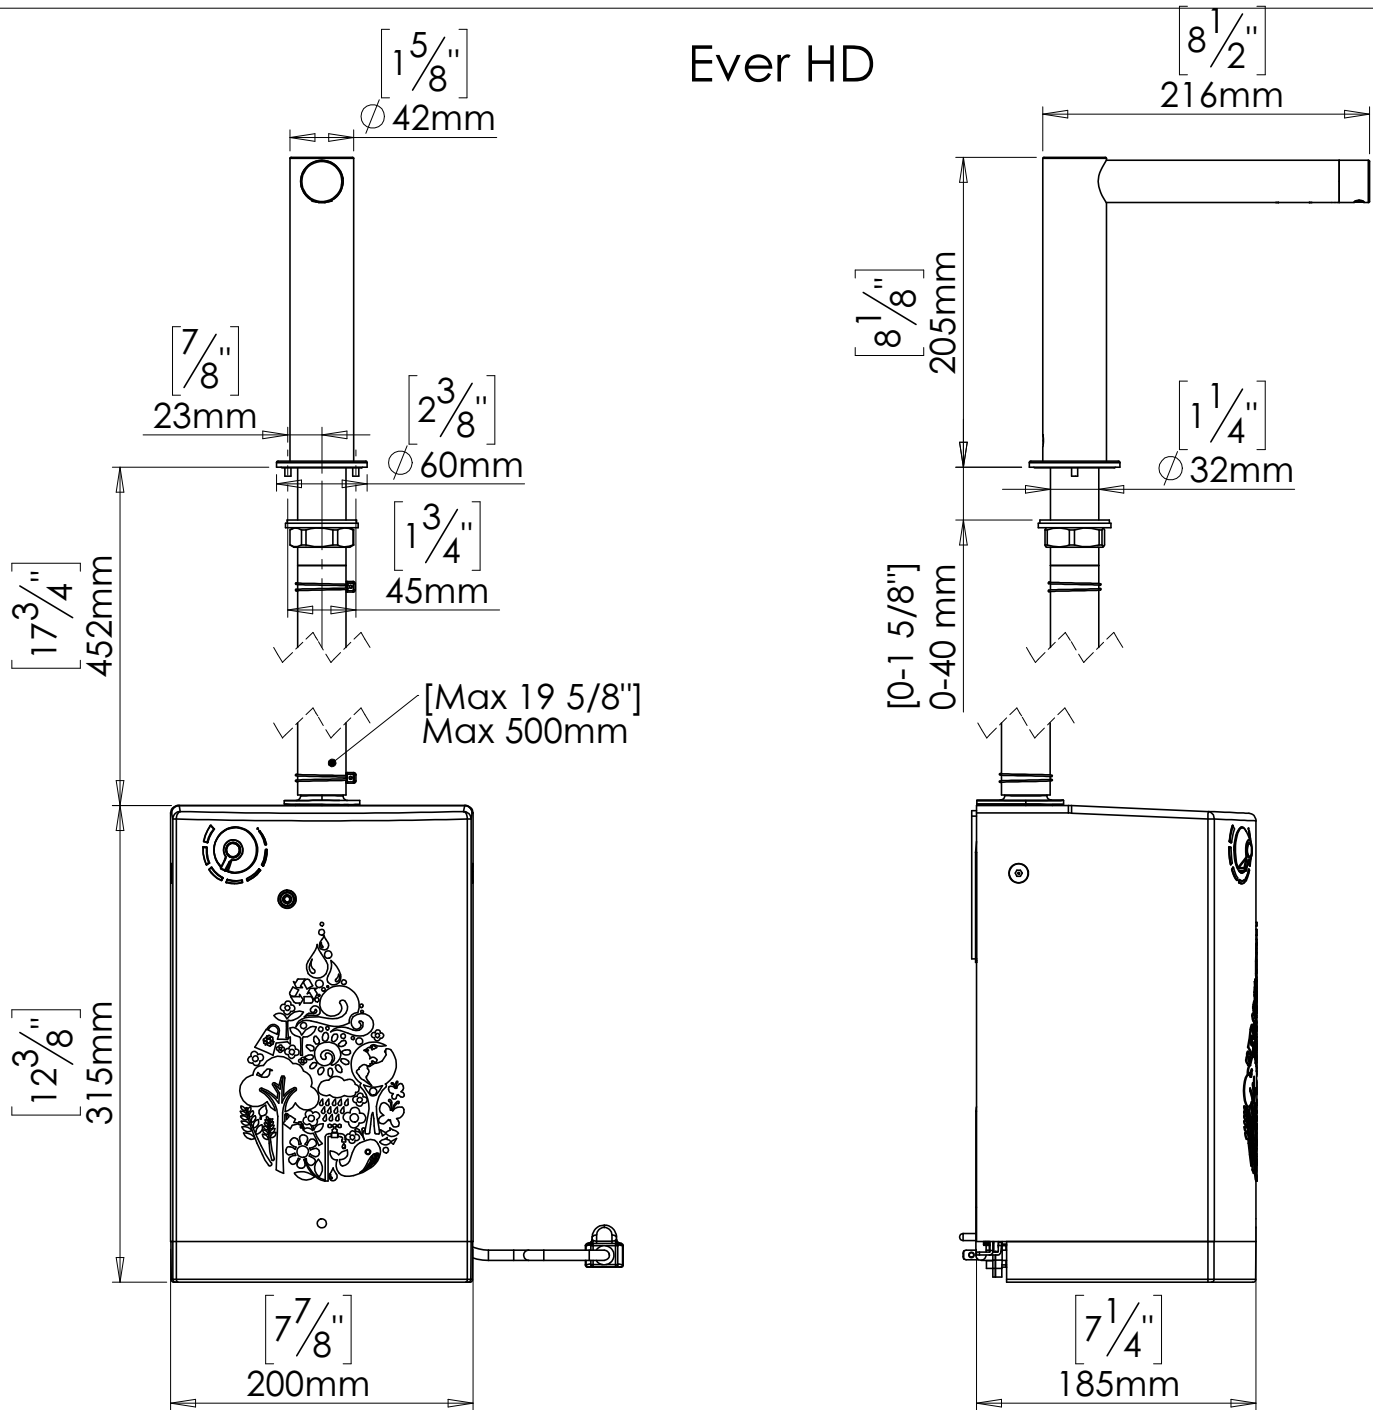

# Ever HD

TECHNICAL SPECIFICATIONS	
ITME CATEGORY	PERFORMANCE DATA
Operating Voltage	110-120 Vac, 50/60 Hz, 12.2-13.4 A, 1.34-1.6 Kw 220-240 Vac, 50/60 Hz, 6.1-6.7 A, 1.34-1.6 Kw
Motor Thermal Protection	Auto Resetting Thermostat turns unit off, 120V at 135 °C (275 °F), 240V at 95 °C (203 °F)
Heater Element	450-900 W, adjustable
Heater Thermal Protection	Auto Resetting Thermostat turns unit off at 85 °C [185 °F] Thermal fuse cuts unit off at 142 °C [288 °F]
Standy by Power	0.3-0.4 W
Circuit Operation	infrared Automatic, self adjusting
Sensor Range	3" to 18" [80 mm to 450 mm], Adjustable; standart 8.66" [220 mm ± 20 mm]
Timing Protection	60 seconds auto shut off
Drip proof	IP 21