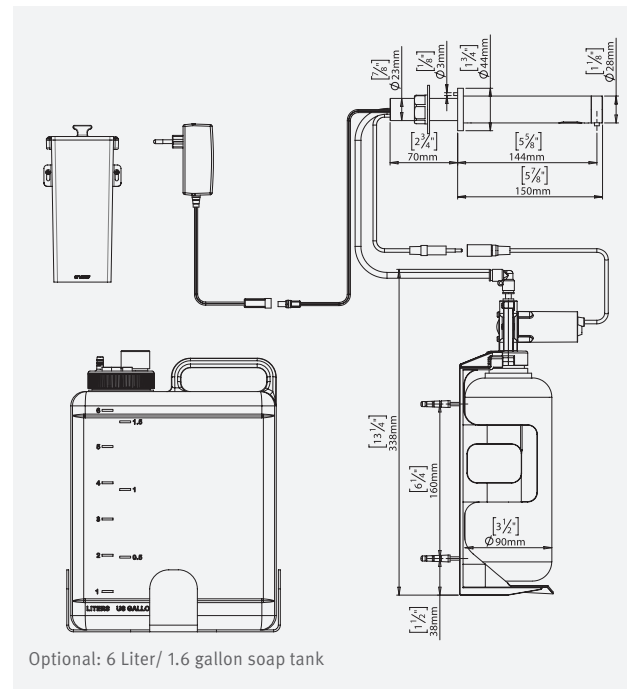

### PRODUCT AT A GLANCE

Installation	wall-mounted
Power Supply	<ul style="list-style-type: none"> <li>Battery box for 6 x DD Batteries</li> <li>12V transformer</li> </ul>
Soap	1 Liter soap bottle with option of 6 liter soap tank. Peristaltic pump enables the use of any kind of liquid soap, detergent or antibacterial gel
Soap Dose	Default setting: 1.2-1.6 cc Adjustable by remote control in accordance to the selected soap.
Refill	Soap priming operated by remote control or by easy-to-use manual refill button

### ORDERING INFORMATION

MODEL	CODE	POWER
TUBULAR SOAP DISPENSER B	350920	Battery box for 6 x DD Batteries
TUBULAR SOAP DISPENSER E	350925	12V Transformer
TUBULAR SD AISI316 B	350919	Battery box for 6 x DD Batteries
TUBULAR SD AISI316 E	350924	12V Transformer

### OPTIONS

OPTION	CODE
Remote control	07100008
Matching battery-powered faucet	350300
Matching transformer-powered faucet	350400
6-pack: 6 soap dispensers and a remote control	Upon request
Multifeed system	Upon request