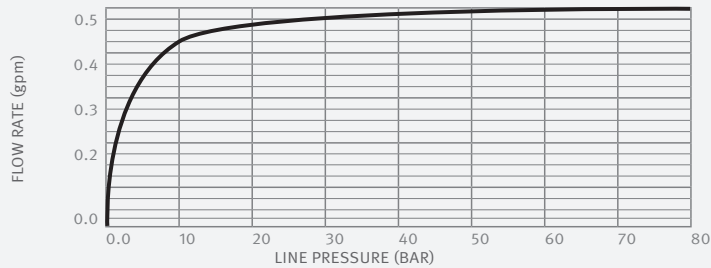

Touch-free electronic faucet for deck-mounted installations. Cold or premixed water. Activated by Infrared sensor. Tall version 365 MM \ 14.37" For counter top wash basins. Chrome plated body, other finishes available. Includes a low battery indicator. The Trendy line has an Infrared sensor and a solenoid valve inside the product's body for added vandal resistance. 24 hour mandatory hygiene flush can be provided upon request. Adjustable setting by remote control: sensor range, security time, delay in, delay out, on-off and reset to factory settings.

OPERATION

Touch-free electronic faucet. The faucet is automatically activated when the users place their hands in the sensor range and stops when the users remove their hands.

APPLICATION

Deck-mounted faucet combining an elegant design with anti-vandal features. Helps washrooms cleanliness, saves water and prevents cross contamination. Ideal for shopping malls, hotels, sport facilities, entertainment centers.

PRODUCT AT A GLANCE

Installation	Deck-mounted
Power Supply	• 9V battery • 9V transformer
Operating pressure	0.5-8.0 bar / 7.0-116.0 PSI
Water supply	Cold or premixed water
Water flow	6 LPM / 1.58 GPM - SSR PCA stream
Water Saving Options	4 LPM / 1 GPM ; 3 LPM / 0.8 GPM 1.89 LPM / 0.5 GPM ; 1.3 LPM 0.35 GPM - PCA spray
Water temperature	70°C Maximum
Security time	Auto shutoff after 90 seconds. adjustable by remote control

FLOW RATE vs PRESSURE

ORDERING INFORMATION

MODEL	CODE	POWER	ADDITIONAL FEATURES
TRENDY PLUS B	239050	9V battery	Tall body 365 mm \ 14.37"
TRENDY PLUS E	239150	9V transformer	For counter top wash basin

OPTIONS

OPTION	CODE
Remote control	07100005
Matching battery-powered soap dispenser	239912
Matching transformer-powered soap dispenser combination	239902
Lead free version	Upon request