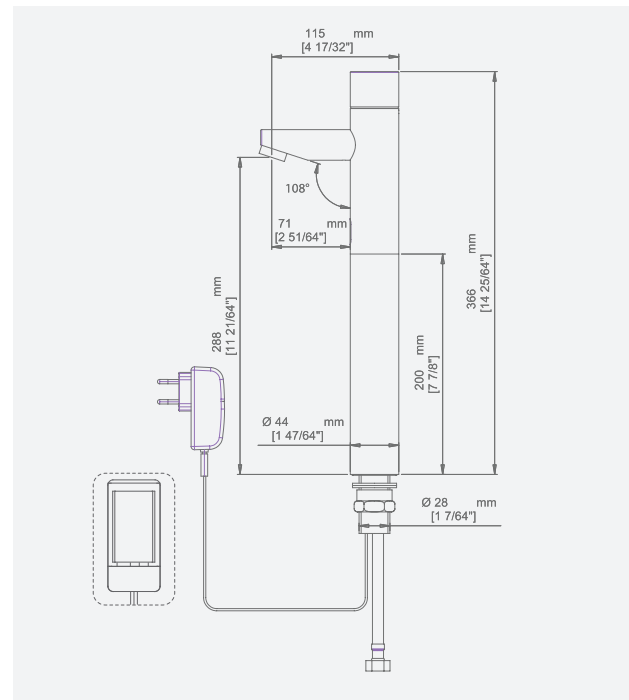

ADVANTAGES

LEED RATING

OPTIONAL HYGIENE FLUSH

SOAP AND WATER

GERM FREE

ADJUSTABLE SETTINGS

EASY TO INSTALL

ADA DESIGNED

APPROVALS

777 Passaic Avenue
Clifton NJ, 07012
USA: sternusa@sternfaucets.com
International: info@sternfaucets.com
Toll Free: 1-800-4364410

www.sternfaucets.com