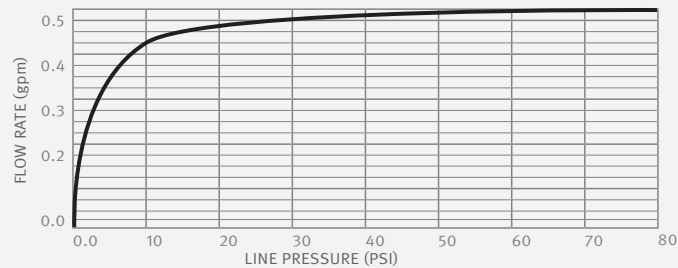

SPECIFICATIONS

Touch-free electronic faucet for deck-mounted installations. Features a permanent ring illumination. Activated by infrared sensor. For cold or premixed water. Chrome plated body, other finishes available. The Trendy line has an Infrared sensor and a solenoid valve inside the product's body for added vandal resistance. 24 hour mandatory hygiene flush can be provided upon request. Adjustable setting by remote control: sensor range, security time, delay in, delay out, on-off and reset to factory settings.

OPERATION

Touch-free electronic faucet. The faucet is automatically activated when the users place their hands in the sensor range and stops when the users remove their hands.

APPLICATION

Deck-mounted faucet combining an elegant design with anti-vandal features. Helps washrooms cleanliness, saves water and prevents cross contamination. Ideal for shopping malls, hotels, sport facilities, entertainment centers.

PRODUCT AT A GLANCE

Installation	Deck-mounted
Power Supply	9V transformer
Operating pressure	0.5-8.0 bar / 7.0-116.0 PSI
Water supply	Cold or premixed water
Water flow	6 LPM / 1.58 GPM - SSR PCA stream
Water Saving Options	4 LPM / 1 GPM ; 3 LPM / 0.8 GPM 1.89 LPM / 0.5 GPM ; 1.3 LPM 0.35 GPM - PCA spray
Water temperature	70°C Maximum
Security time	Auto shutoff after 90 seconds. adjustable by remote control

FLOW RATE vs PRESSURE

This graph applies to 0.5 GPM option only.

ORDERING INFORMATION

MODEL	CODE	POWER
TRENDY BRE	239105	9V transformer

OPTIONS

OPTION	CODE
Remote control	0710005
Matching battery-powered soap dispenser	239910
Matching transformer-powered soap dispenser	239900