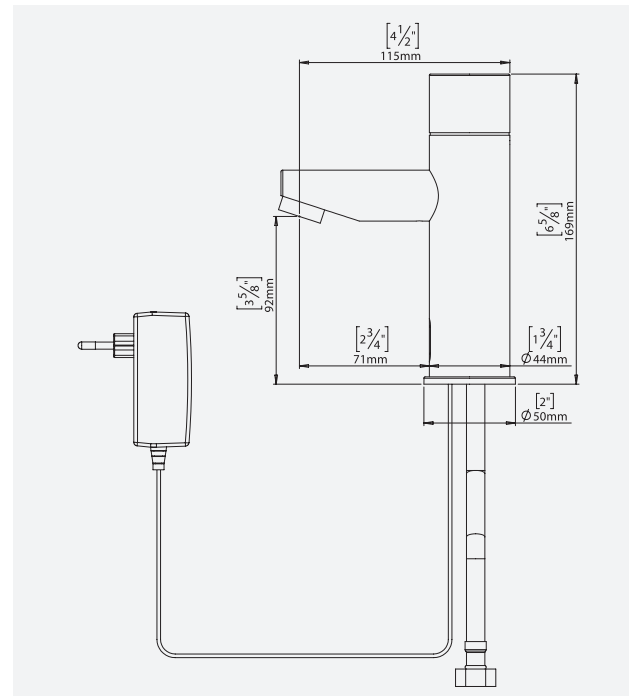

PRODUCT AT A GLANCE

Installation	Deck-mounted
Power Supply	9V transformer
Operating pressure	0.5-8.0 bar / 7.0-116.0 PSI
Water supply	Cold or premixed water
Water flow	6 LPM / 1.58 GPM - SSR PCA stream
Water Saving Options	4 LPM / 1 GPM ; 3 LPM / 0.8 GPM 1.89 LPM / 0.5 GPM ; 1.3 LPM 0.35 GPM - PCA spray
Water temperature	70°C Maximum
Security time	Auto shutoff after 90 seconds. adjustable by remote control

FLOW RATE vs PRESSURE

This graph applies to 0.5 GPM option only.

ORDERING INFORMATION

MODEL	CODE	POWER
TRENDY BRE	239105	9V transformer

OPTIONS

OPTION	CODE
Remote control	0710005
Matching battery-powered soap dispenser	239910
Matching transformer-powered soap dispenser	239900