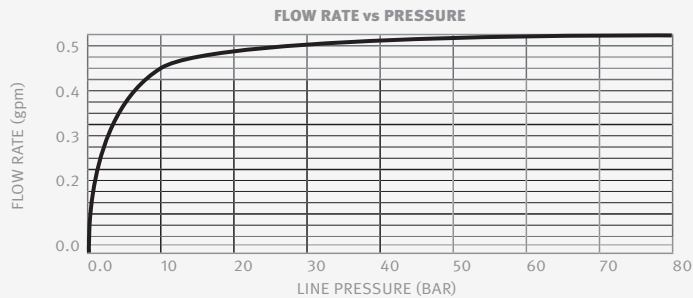

The following settings can be changed by using the Stern remote control: sensor range, security time, delay in, delay out and on-off. A 24 hours mandatory hygiene flush can be provided upon request.

OPERATION

Touch free electronic faucet. The faucet is activated automatically when the users bring their hands within the sensor range and stops when the users remove their hands.

APPLICATION

Deck-mounted faucet combining an elegant design with anti-vandal features. Helps washrooms cleanliness, saves water and prevents cross contamination. Ideal for shopping malls, hotels, sport facilities, entertainment centers.

PRODUCT AT A GLANCE

Installation	Lavatory mounted
Recommended Pressure	0.5-8.0 BAR / 7.0-116 PSI. For a pressure over 8 bar use a pressure reducing valve.
Power Supply	- External battery box with 9V Alkaline Battery 9V Transformer
Water Saving Options	6 LPM / 1.58 GPM ; 4 LPM / 1 GPM ; 3 LPM / 0.8 GPM 1.89 LPM / 0.5 GPM ; 1.3 LPM 0.35 GPM
Water Supply	Cold and Hot water
Water temperature	Max 70°C
Security Time	90 seconds. Adjustable with Stern's remote control.

ORDERING INFORMATION

PRODUCT NAME	CODE
TRENDY 1000LE AB1953	239701
TRENDY 1000LB AB1953	239601

ORDERING INFORMATION

PRODUCT NAME	CODE
Remote control for adjusting settings	07100005
Matching Trendy soap dispenser battery operated	239910
Matching Trendy soap dispenser transformer operated	239900