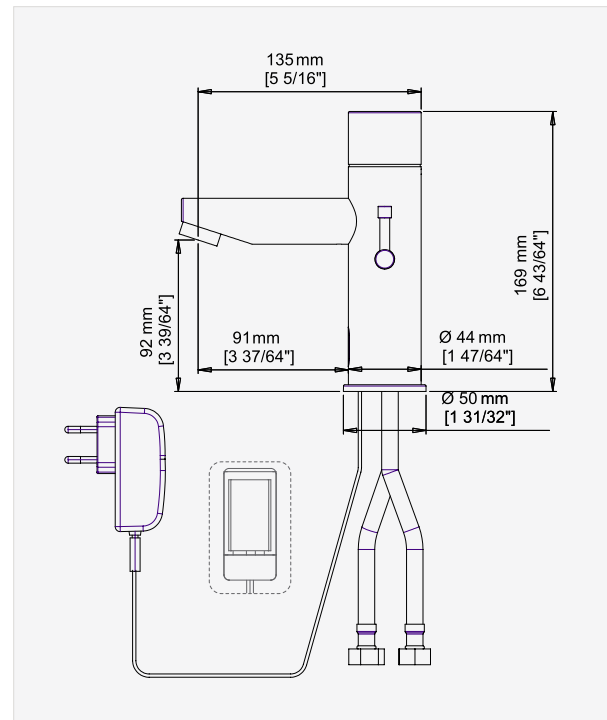

ADVANTAGES

OPTIONAL HYGIENE FLUSH

ROBUST BRASS BODY

ADJUSTABLE SETTINGS

EASY TO INSTALL

APPROVALS

ADA DESIGNED

777 Passaic Avenue
Clifton NJ, 07012
USA: sternusa@sternfaucets.com
International: info@sternfaucets.com
Toll Free: 1-800-4364410
www.sternfaucets.com