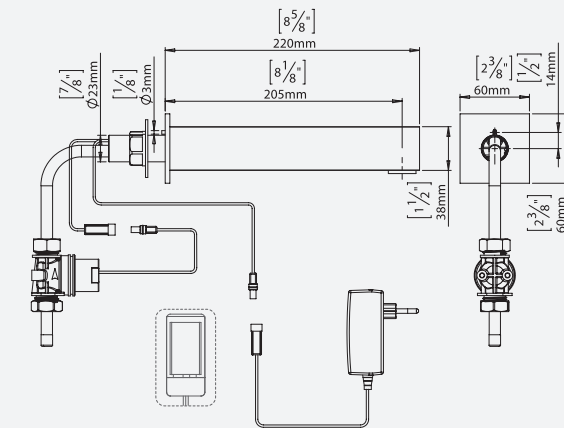

ADVANTAGES

LEED RATING

OPTIONAL HYGIENE FLUSH

SOAP AND WATER

GERM FREE

ADJUSTABLE SETTINGS

EASY TO INSTALL

ADA DESIGNED

APPROVALS

777 Passaic Avenue
Clifton NJ, 07012
USA: sternusa@sternfaucets.com
International: info@sternfaucets.com
Toll Free: 1-800-4364410

www.sternfaucets.com