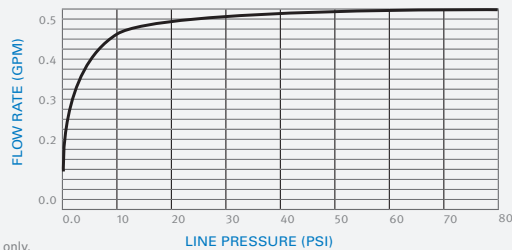

QUADRAT / QUADRAT L

TOUCH-FREE ELECTRONIC WALL-MOUNTED FAUCET

SPECIFICATIONS

Touch-free wall-mounted electronic faucet. Activated by an infrared sensor. For cold or premixed water. Chrome plated body, other finishes available. Adjustable settings by remote control: sensor range, security time, delay in, delay out, on-off and reset to factory settings.

OPERATION

The faucet will automatically activate when users place their hands in the sensor range and will stop once the users remove their hands.

APPLICATION

Wall-mounted faucet. Combines a minimalistic design with vandal resistant features. Helps washrooms stay clean and saves water. Easy installation. Long lasting even in the harshest installation sites. Ideal for shopping malls, sport facilities and entertainment centers.

PRODUCT AT A GLANCE

Installation	Concealed wall mounted installation
Power Supply	• 9V battery • 9V transformer
Operating pressure	0.5-8.0 bar / 7.0-116.0 PSI
Water supply	Cold and premixed water
Water flow	6 LPM / 1.58 GPM - SSR PCA stream
Water Saving Options	4 LPM / 1 GPM ; 3 LPM / 0.8 GPM 1.89 LPM / 0.5 GPM ; 1.3 LPM 0.35 GPM - PCA spray
Water temperature	70°C Maximum
Security Time	90 seconds Adjustable by remote control

FLOW RATE vs PRESSURE

ORDERING INFORMATION

MODEL	CODE	POWER
QUADRAT B	351100	9V battery
QUADRAT E	351200	9V transformer
QUADRAT LB	351105	9V battery
QUADRAT LE	351205	9V transformer

OPTIONS

OPTION	CODE
Remote control	07100005
Matching battery-powered soap dispenser	351910
Matching transformer-powered soap dispenser combination	351900