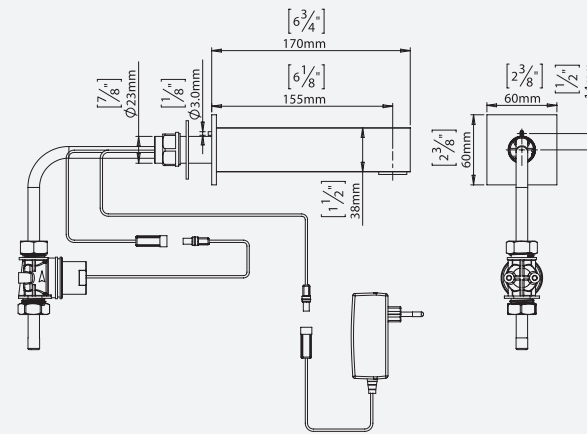

QUADRAT LE / LB