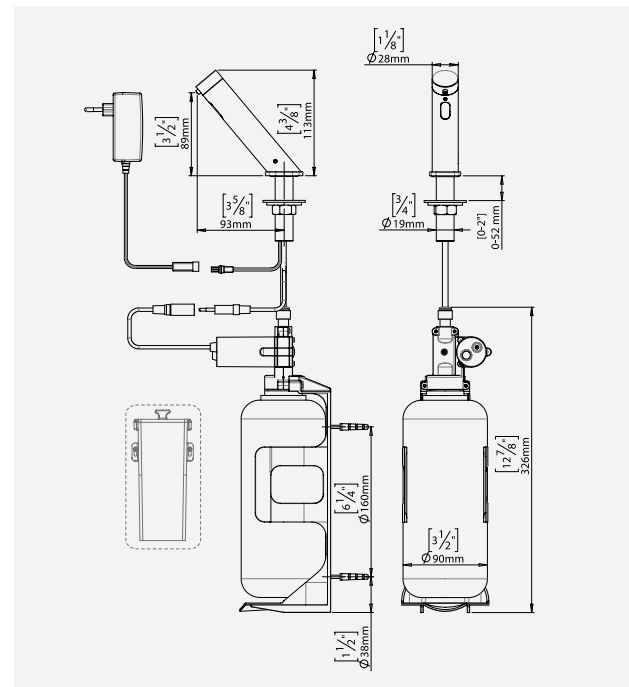

OPERATION

Touch free electronic soap dispenser. The dispenser is activated automatically when the user brings his hands within the sensor range, and stops when the user removes his hands.

APPLICATION

Closing automatically without dripping, Stern's touch free soap dispenser helps to ensure that the bathroom will stay organized and neat. Combined with Trendy touch free electronic faucet, it creates a germ free and automated environment.

PRODUCT AT A GLANCE

Installation	Deck-mounted
Power Supply	- Battery Box for 6D batteries 12V transformer
Soap	1 Liter soap bottle. This soap dispenser includes a peristaltic pump that allows the use of any kind of liquid soap, detergent or antibacterial gel
Soap Dose	Default setting: 1.2-1.6 cc Adjustable by remote control in accordance to the selected soap
Soap Viscosity	100-3800 cPs
Refill	Soap priming operated by remote control or by easy-to-use manual refill button

ORDERING INFORMATION

MODEL	CODE	POWER
GREEN 28 SOAP DISPENSER B	352900	9V battery
GREEN 28 SOAP DISPENSER E	352910	12V transformer
GREEN 28 SD B 6-PACK	352901	9V battery
GREEN 28 SD E 6-PACK	352911	12V transformer

OPTIONS

OPTION	CODE
Remote control	07100008
Matching battery-powered faucet	225951
Matching transformer-powered faucet	225941
6-pack: 6 soap dispensers and a remote control	Upon request
Multifeed system	Upon request

ADVANTAGES

LEED RATING

SOAP AND WATER

GERM FREE

CHANGE SETTINGS

EASY TO INSTALL

CLOGGING FREE

ADA DESIGNED

APPROVALS

777 Passaic Avenue
Clifton NJ, 07012
USA: sternusa@sternfaucets.com
International: info@sternfaucets.com
Toll Free: 1-800-4364410

www.sternfaucets.com