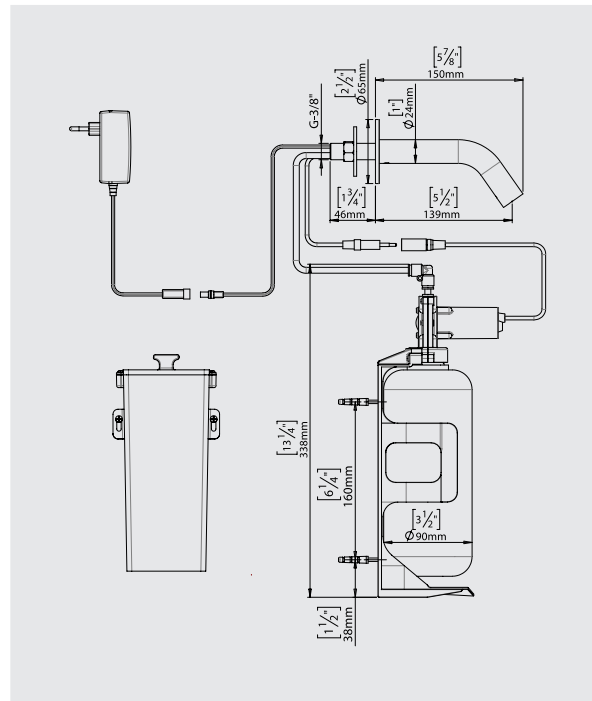

EXTREME CS SD

TOUCH-FREE WALL MOUNTED SOAP DISPENSER

SPECIFICATIONS

Touch free electronic soap dispenser for installations in brick walls. Chrome plated body, other finishes available. Activated by concealed sensor built into the spout. Includes a 1 liter soap bottle and bottle support. Optional for remote installation: extension cable and longer piping. The following functions can be performed by using Stern remote control: soap quantity selection, refill the soap tank, temporary off, coming back to factory settings.

APPLICATION

The soap dispenser is activated automatically when the users bring their hands within the sensor range and stops when the users remove their hands.

PRODUCT AT A GLANCE

Installation	Wall mounted. Regular installation with the bottle below the lavatory or remote installation with bottle support kit to be secured to the wall.
Power Supply	<ul style="list-style-type: none"> Battery box for six (6) DD batteries 12V transformer
Soap	1 Liter soap bottle. This soap dispenser includes a peristaltic pump that allows the use of any kind of liquid soap, detergent or antibacterial gel.
Soap Dose	Factory setting for 0.7 to 0.9 cc depending on the selected soap. The soap quantity can be changed using the soap dispenser's remote control.
Refill	Easy to use refill button in order the soap will start to come out of the soap dispenser spout. This function can also be performed with the remote control.

ORDERING INFORMATION

MODEL	CODE
Extreme CS SD E	237890
Extreme CS SD B	237891

OPTIONS

OPTION	CODE
Remote control	07100008
Matching battery-powered faucet	237801
Matching transformer-powered faucet	237800
6-pack: 6 soap dispensers and a remote control	Upon request
Multifeed system	Upon request